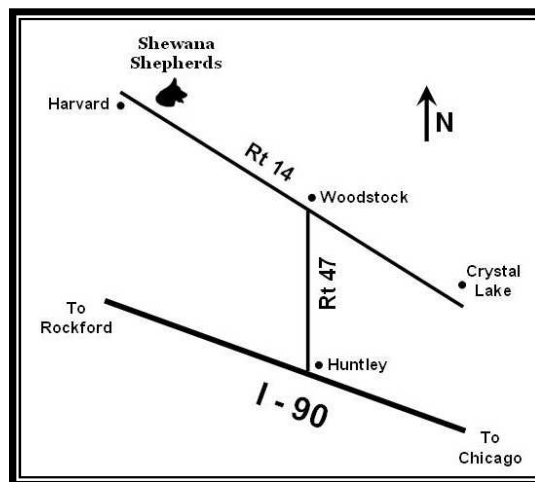

When you bring your dog to stay with us, it will be like "coming home". Your pet will be welcomed with open arms - just like at Grandma's house.

There will be lots of good food, treats, exercise, and fun. We will keep your pet clean, his "room" comfortable and his "bed" made.

And, just like at Grandma's, no bad manners will be tolerated. That way everyone will have a great time.

At Shewana's Country Day Inn, good dogs rule... others just drool!

SPECIAL PROGRAM FOR PUPPIES

We are proud to offer new owners our customized Puppy Boarding Service!

Because young pups are so impressionable, it is very important that they be treated with the utmost care. Negative experiences must be avoided while positive learning experiences are introduced.

Being in a familiar place with people your pup knows will offer a sense of comfort and safety. Pups receive lots of attention, play time, and, most of all, love.

Bring your pup to us while you travel and you can be sure he will have a great time!

Ask us for details .....

Shewana Shepherds is a well-established, Illinois State licensed breeding kennel with over 35 years experience in developing German Shepherd Dogs.

Shewana Shepherds is committed to continuing the tradition of providing the best and the brightest the breed has to offer.

Come visit us and see that we really are the Home of Truly Special German Shepherd Dogs! Take a peek at our slide show on:

www.myspace.com/shewana42

Dedicated to man's Best Friend
the
GERMAN SHEPHERD DOG

Shewana Shepherds Main Phone Number:
815-943-2020

www.shewana.com